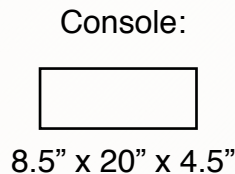

Dimensions:

Features:

- 400mA, 125kVP, 37.5kW
- APR Console
- Constant Potential Output
- Thermal Module for IPMs
- Tube Protection
- Self Diagnostics
- Auto Calibration

Options:

- Bucky (To Control Two Buckys)
- AEC