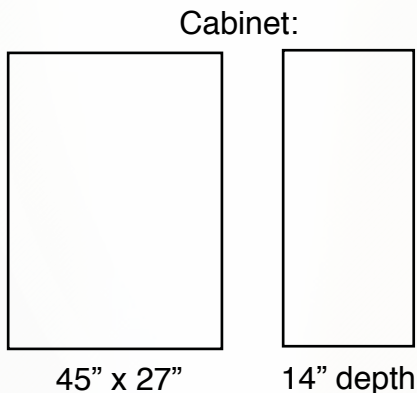

Dimensions:

Features:

- 400mA, 125kVP, 37.5kW
- APR Console
- Constant Potential Output
- Thermal Module for IPMs
- Tube Protection
- Self Diagnostics
- Auto Calibration

Options:

- Bucky (To Control Two Buckys)
- AEC